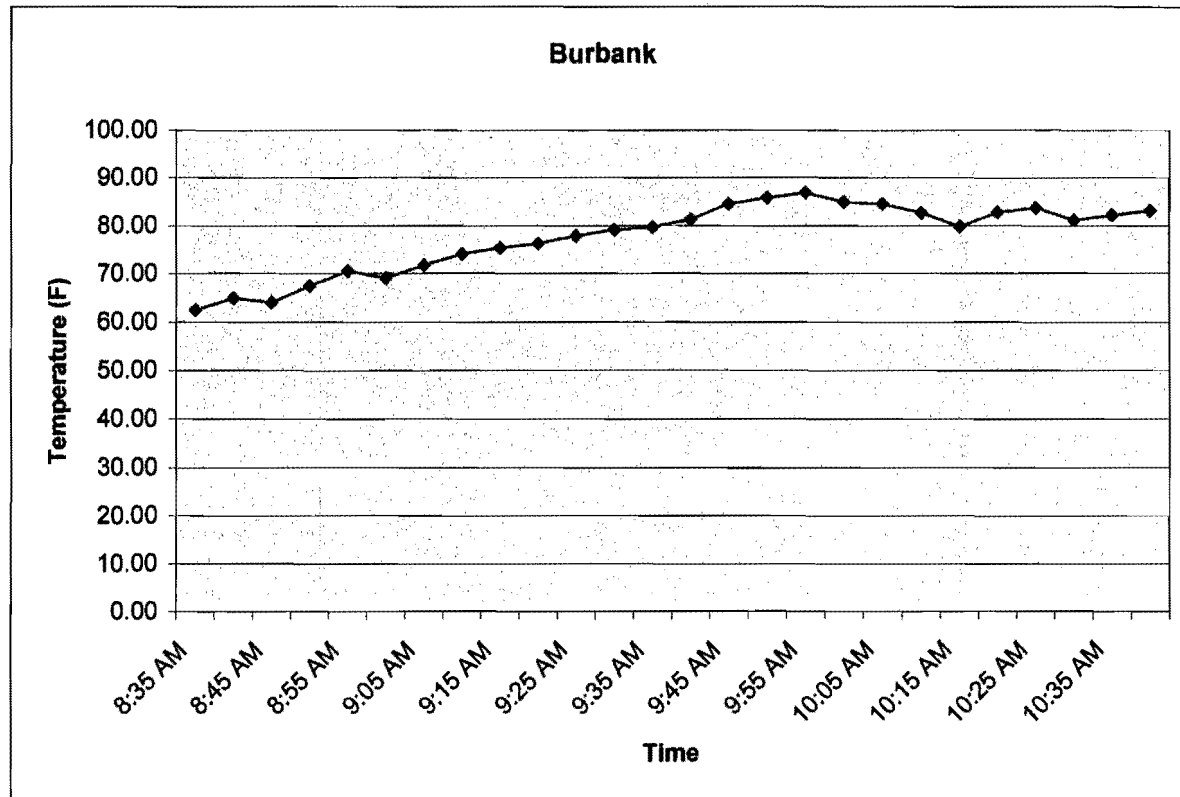

2010 Rose Parade

Burbank

Reading	Time	Temp
0	7:00 AM	51.08

1	8:35 AM	62.42
2	8:40 AM	64.94
3	8:45 AM	64.04
4	8:50 AM	67.46
5	8:55 AM	70.52
6	9:00 AM	69.08
7	9:05 AM	71.78
8	9:10 AM	74.12
9	9:15 AM	75.38
10	9:20 AM	76.28
11	9:25 AM	77.90
12	9:30 AM	79.16
13	9:35 AM	79.70
14	9:40 AM	81.32
15	9:45 AM	84.56
16	9:50 AM	85.82
17	9:55 AM	86.90
18	10:00 AM	84.92
19	10:05 AM	84.56
20	10:10 AM	82.76
21	10:15 AM	79.88
22	10:20 AM	82.76
23	10:25 AM	83.66
24	10:30 AM	81.14
25	10:35 AM	82.22
26	10:40 AM	83.12