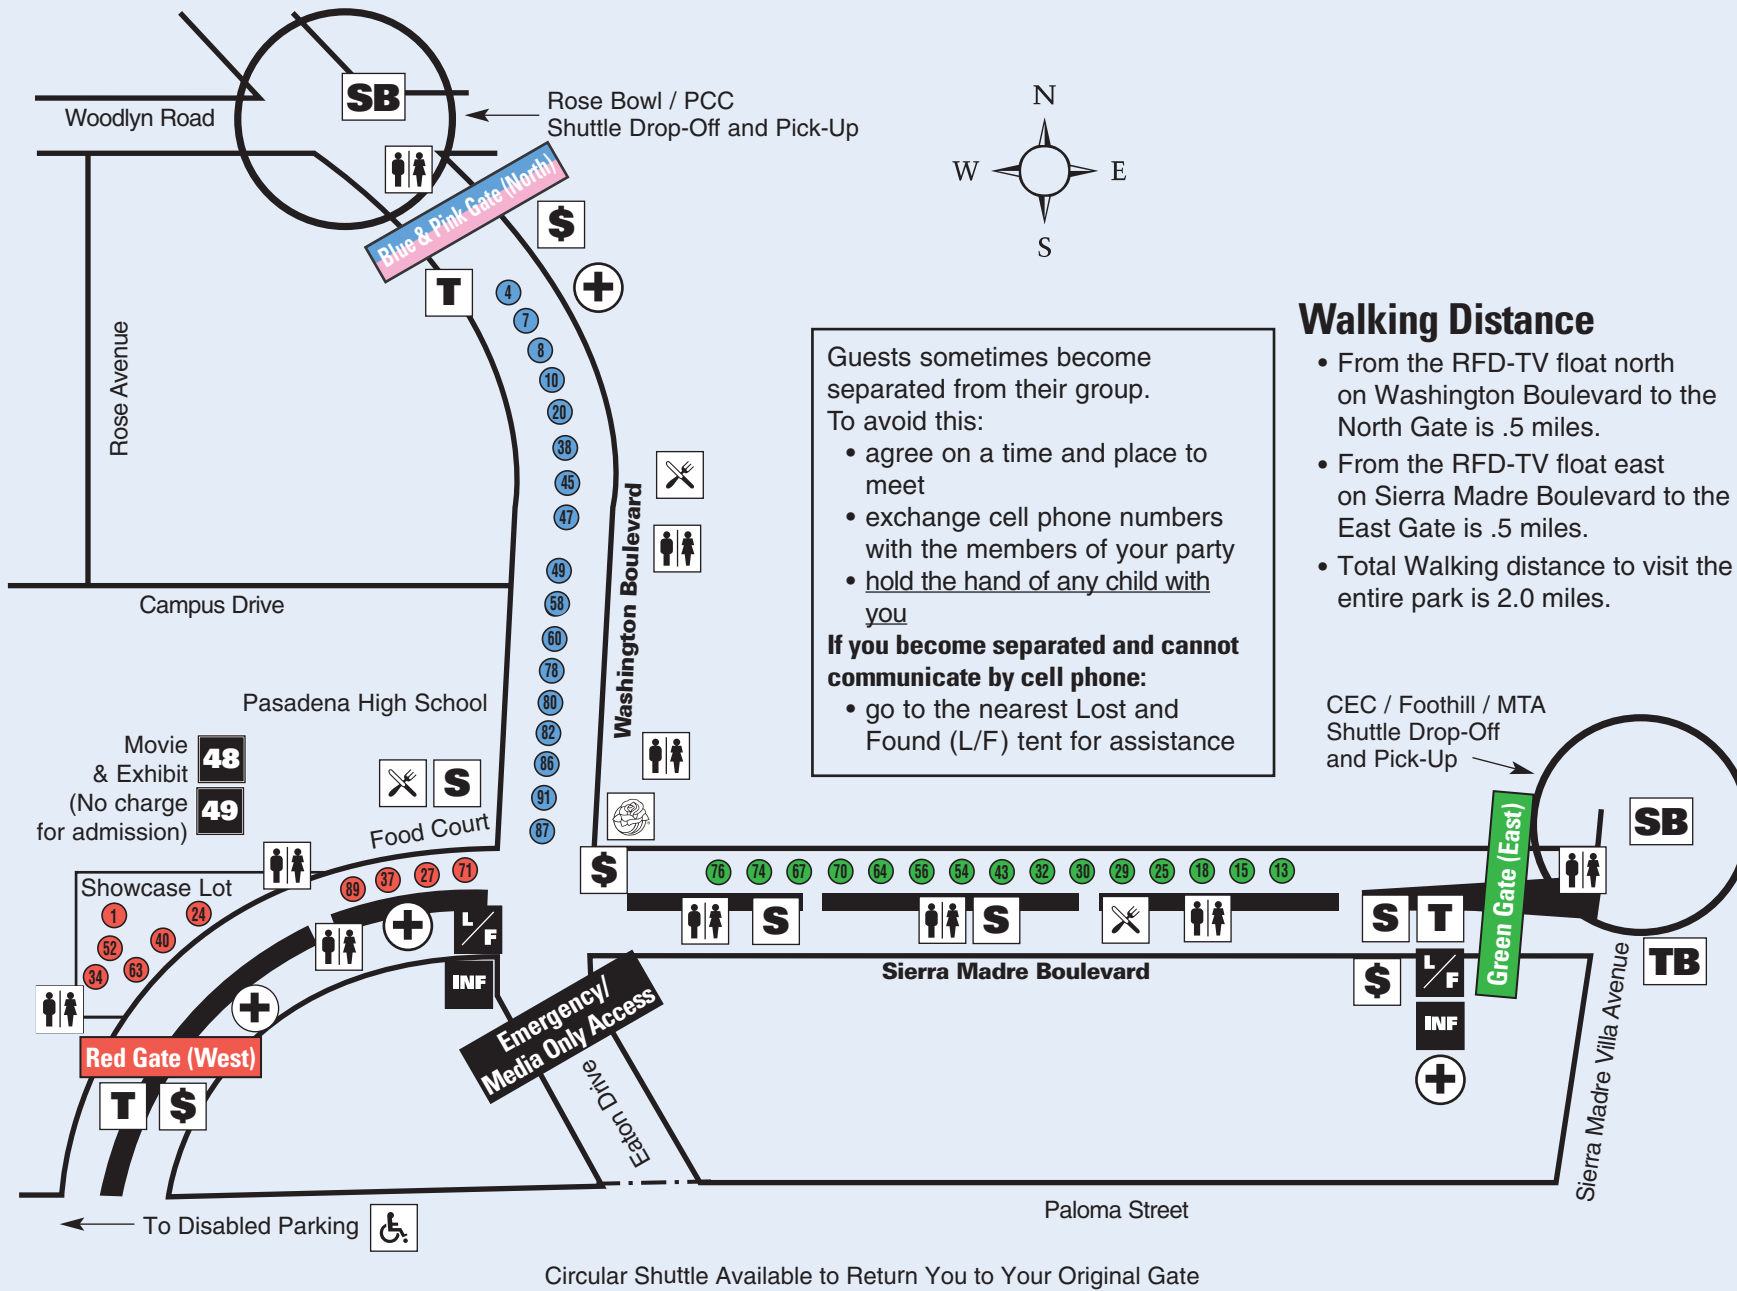

A CUT ABOVE THE REST

PASADENA TOURNAMENT OF ROSES®

2010 Post Parade
 A Showcase of Floats
 Presented by
Bayer Advanced

Friday
Jan. 1, 2010
1 pm – 5 pm

Sat & Sun
Jan. 2 & 3, 2010
7 am – 9 am for Seniors and Disabled Guests
9 am – 5 pm All Others

ADMISSION \$7, Children 5 and Under FREE

Post Parade Float Viewing Area

Guests sometimes become separated from their group. To avoid this:

- agree on a time and place to meet
- exchange cell phone numbers with the members of your party
- hold the hand of any child with you

If you become separated and cannot communicate by cell phone:

- go to the nearest Lost and Found (L/F) tent for assistance

Walking Distance

- From the RFD-TV float north on Washington Boulevard to the North Gate is .5 miles.
- From the RFD-TV float east on Sierra Madre Boulevard to the East Gate is .5 miles.
- Total Walking distance to visit the entire park is 2.0 miles.

SIERRA MADRE East of Washington

- 13 Jack in the Box
- 15 Rain Bird
- 18 Macy's / Queen's Float
- 25 Big 10
- 29 Subway Restaurants
- 30 Pac 10
- 32 City of Torrance
- 43 Mexico
- 54 City of Cerritos
- 56 Cal Poly Universities
- 64 City of Sierra Madre
- 70 New Mexico, USA
- 67 China Airlines
- 74 Shanghai World Expo
- 76 Kaiser Permanente